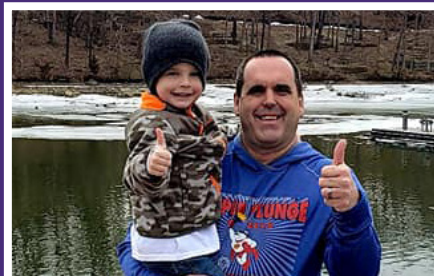

PUT YOUR BOOGIE SHOES ON AND HUSTLE ON OVER TO THE GROOVY POLAR PLUNGE

LAKE OF THE OZARKS

Osage Beach - FEBRUARY 25, 2023

573-635-1660

Cschuster@somo.org

SOMO.org/Plunge

You can also support SOMO's athletes by walking or running in the Polar Bear Strut! It takes place the same day as the Plunge.

For more info, visit SOMO.org/Plunge.

We also have the Pee Wee Plunge, for kids 9 and under who want to participate in the separate, but equally-fun Plunge!

For more info, visit SOMO.org/Plunge.

The Polar Plunge is one of many events hosted by law enforcement to benefit its charity of choice, Special Olympics Missouri. All proceeds benefit year-round sports training and athletic competition for children and adults with intellectual disabilities.